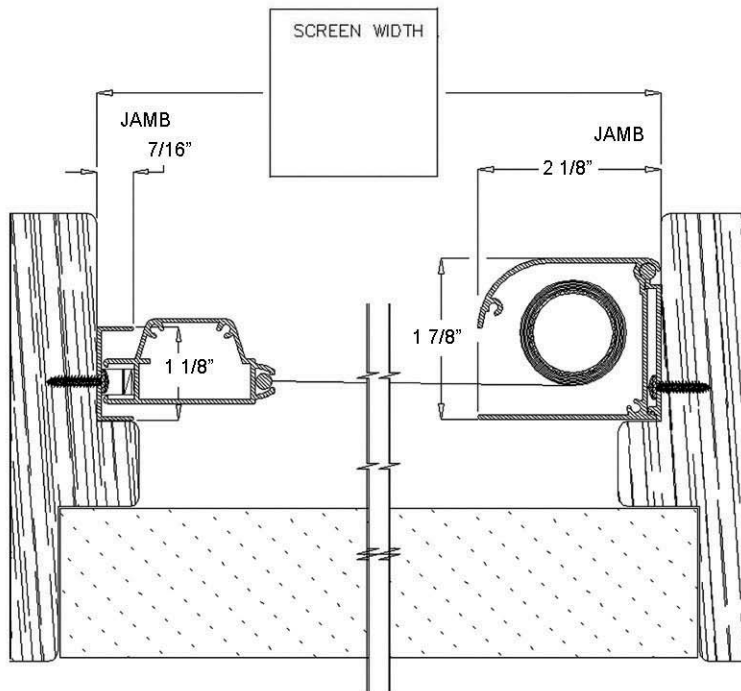

Disappearing Screens

**Roll-Away®**  
**Series 6000**  
**Inside Mount Door**

**The dimensions for an  
Inside Mount Roll-Away® Door  
are derived from the details  
at left (WIDTH) & above (HEIGHT).  
Measuring by these dimensions will  
provide a door that will fit your opening.**